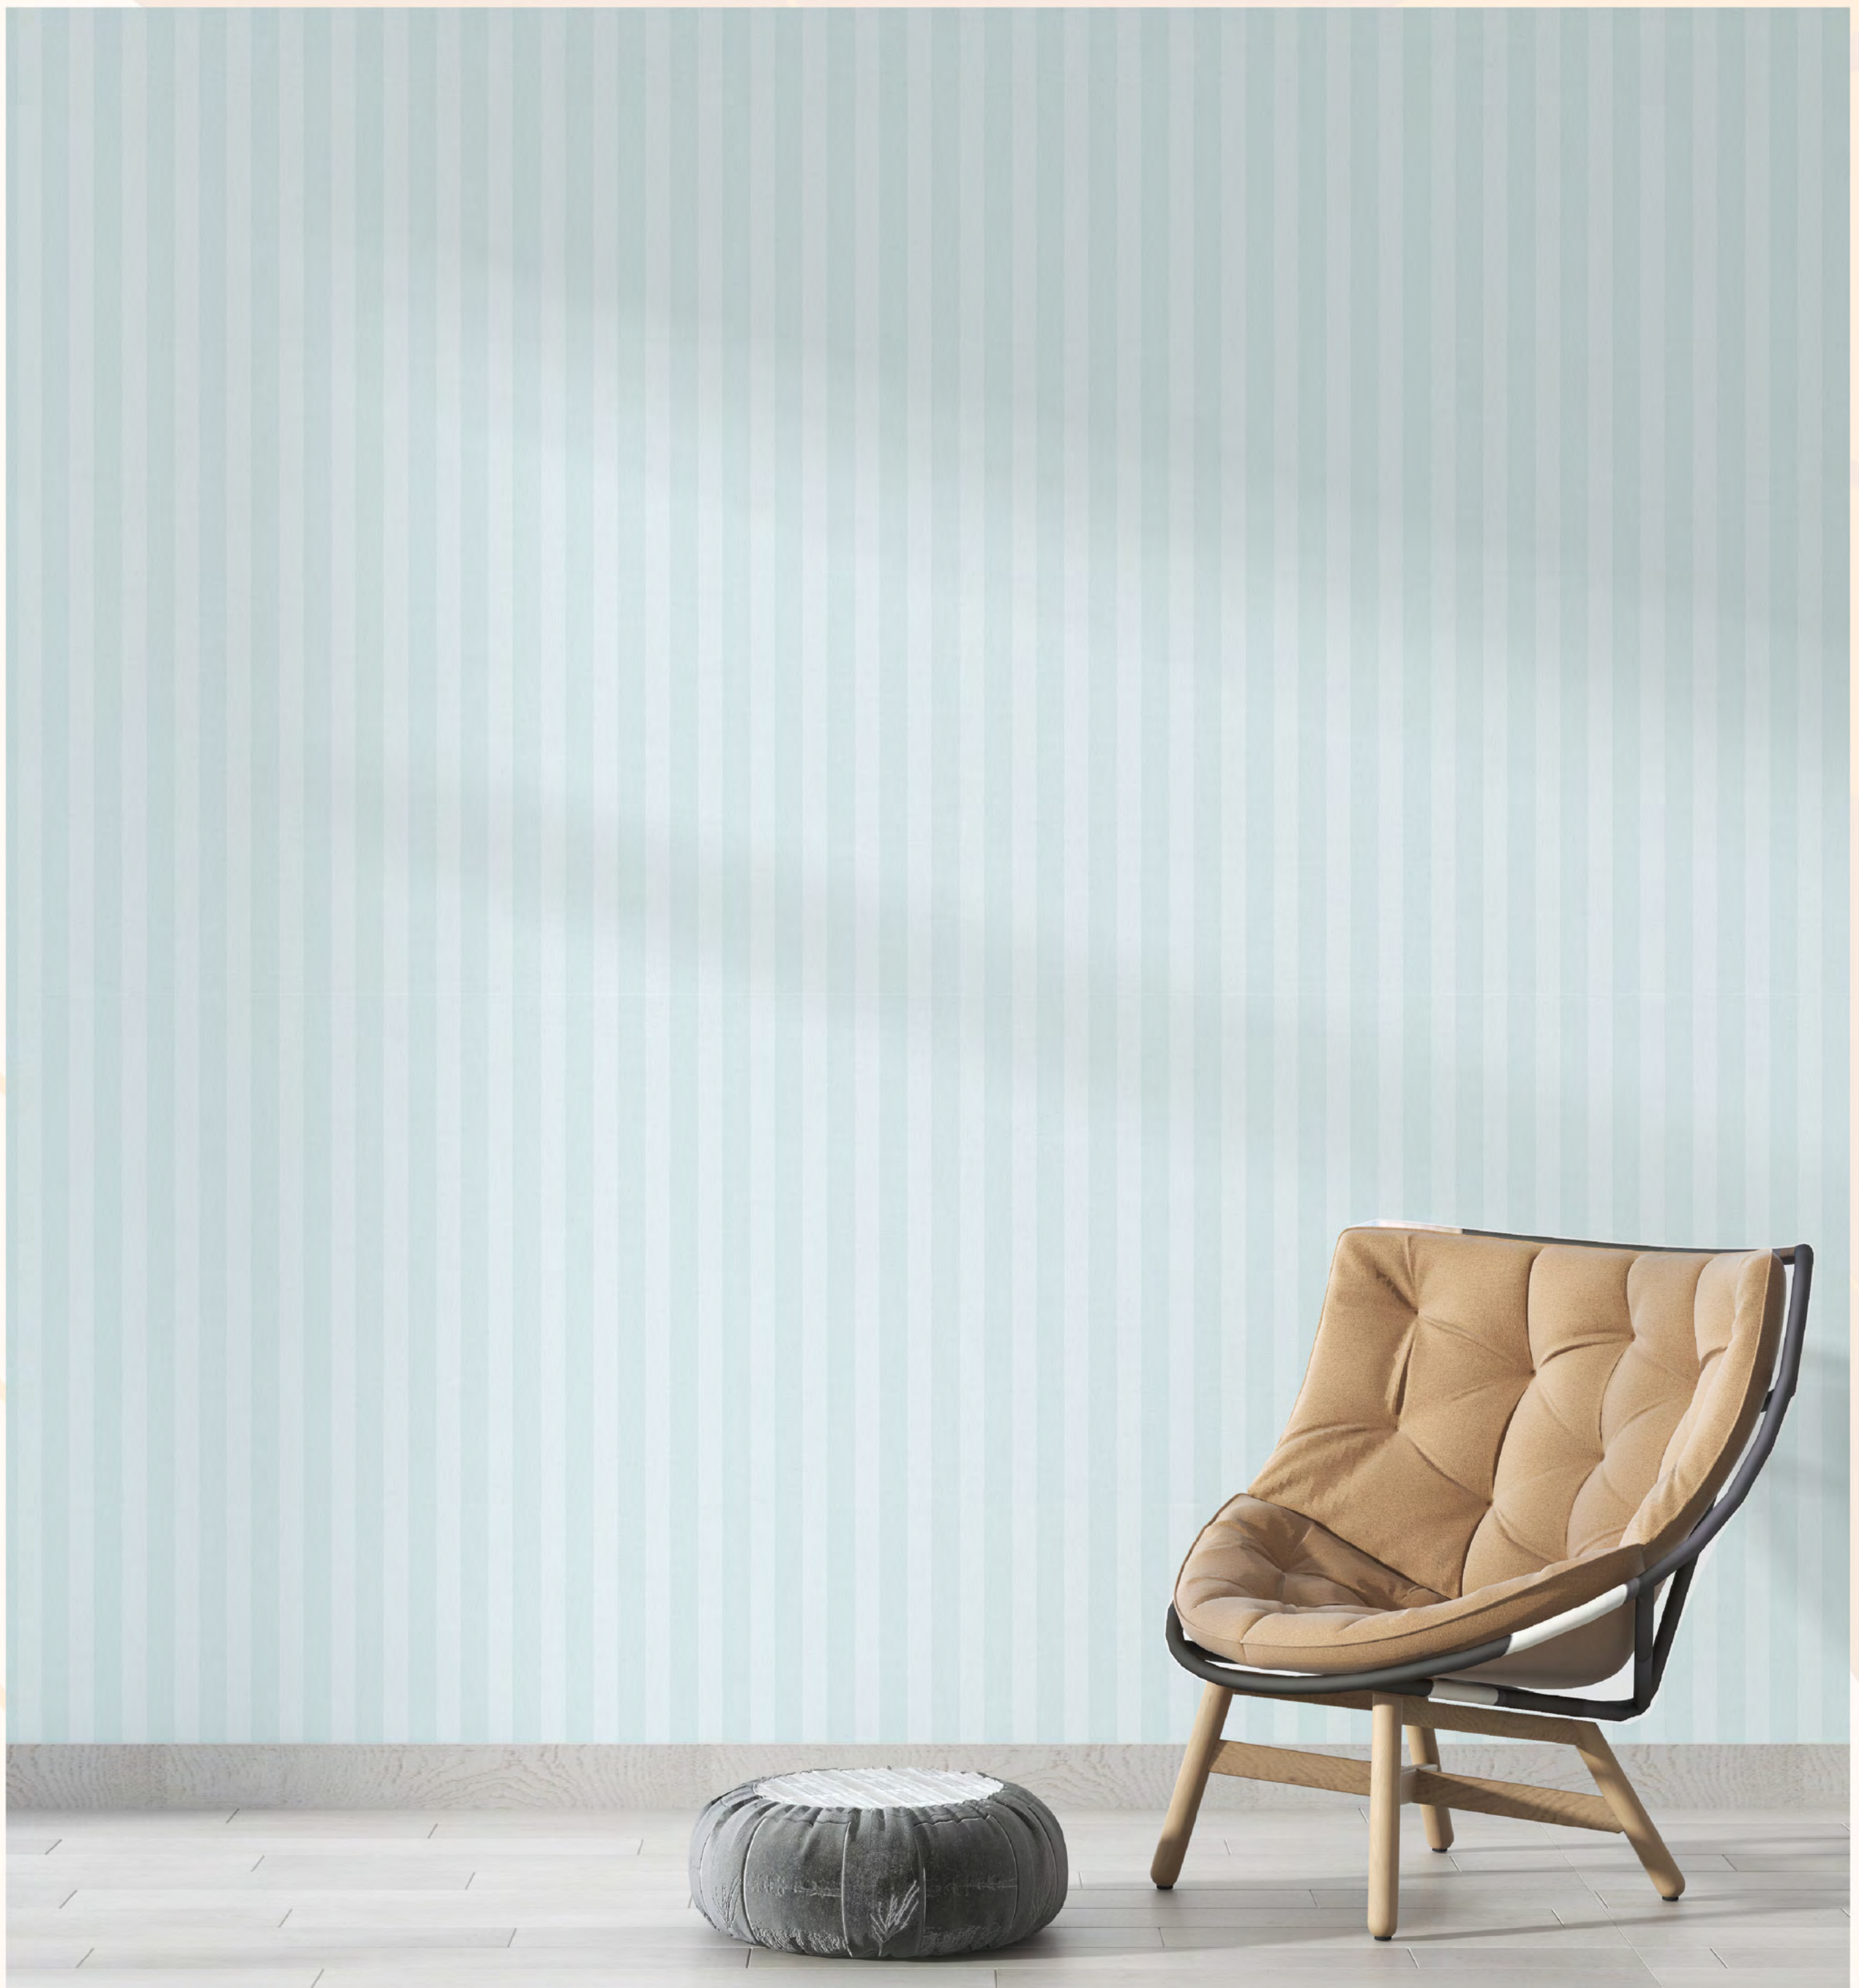

Rain

Rain

Rose Line

Rose Line

Rose

Info:	Code:
Pattern Repeat: Width - 106 Height - 64 Straight Match	DK.32450-1 DK.32450-2 DK.32450-3 DK.32450-4

Rose F

Info:	Code:
Pattern Repeat: Width - 106 Height - 64 Free Match	DK.32451-1 DK.32451-9 DK.32451-2 DK.32451-10 DK.32451-3 DK.32451-11 DK.32451-4 DK.32451-12 DK.32451-5 DK.32451-6 DK.32451-7 DK.32451-8